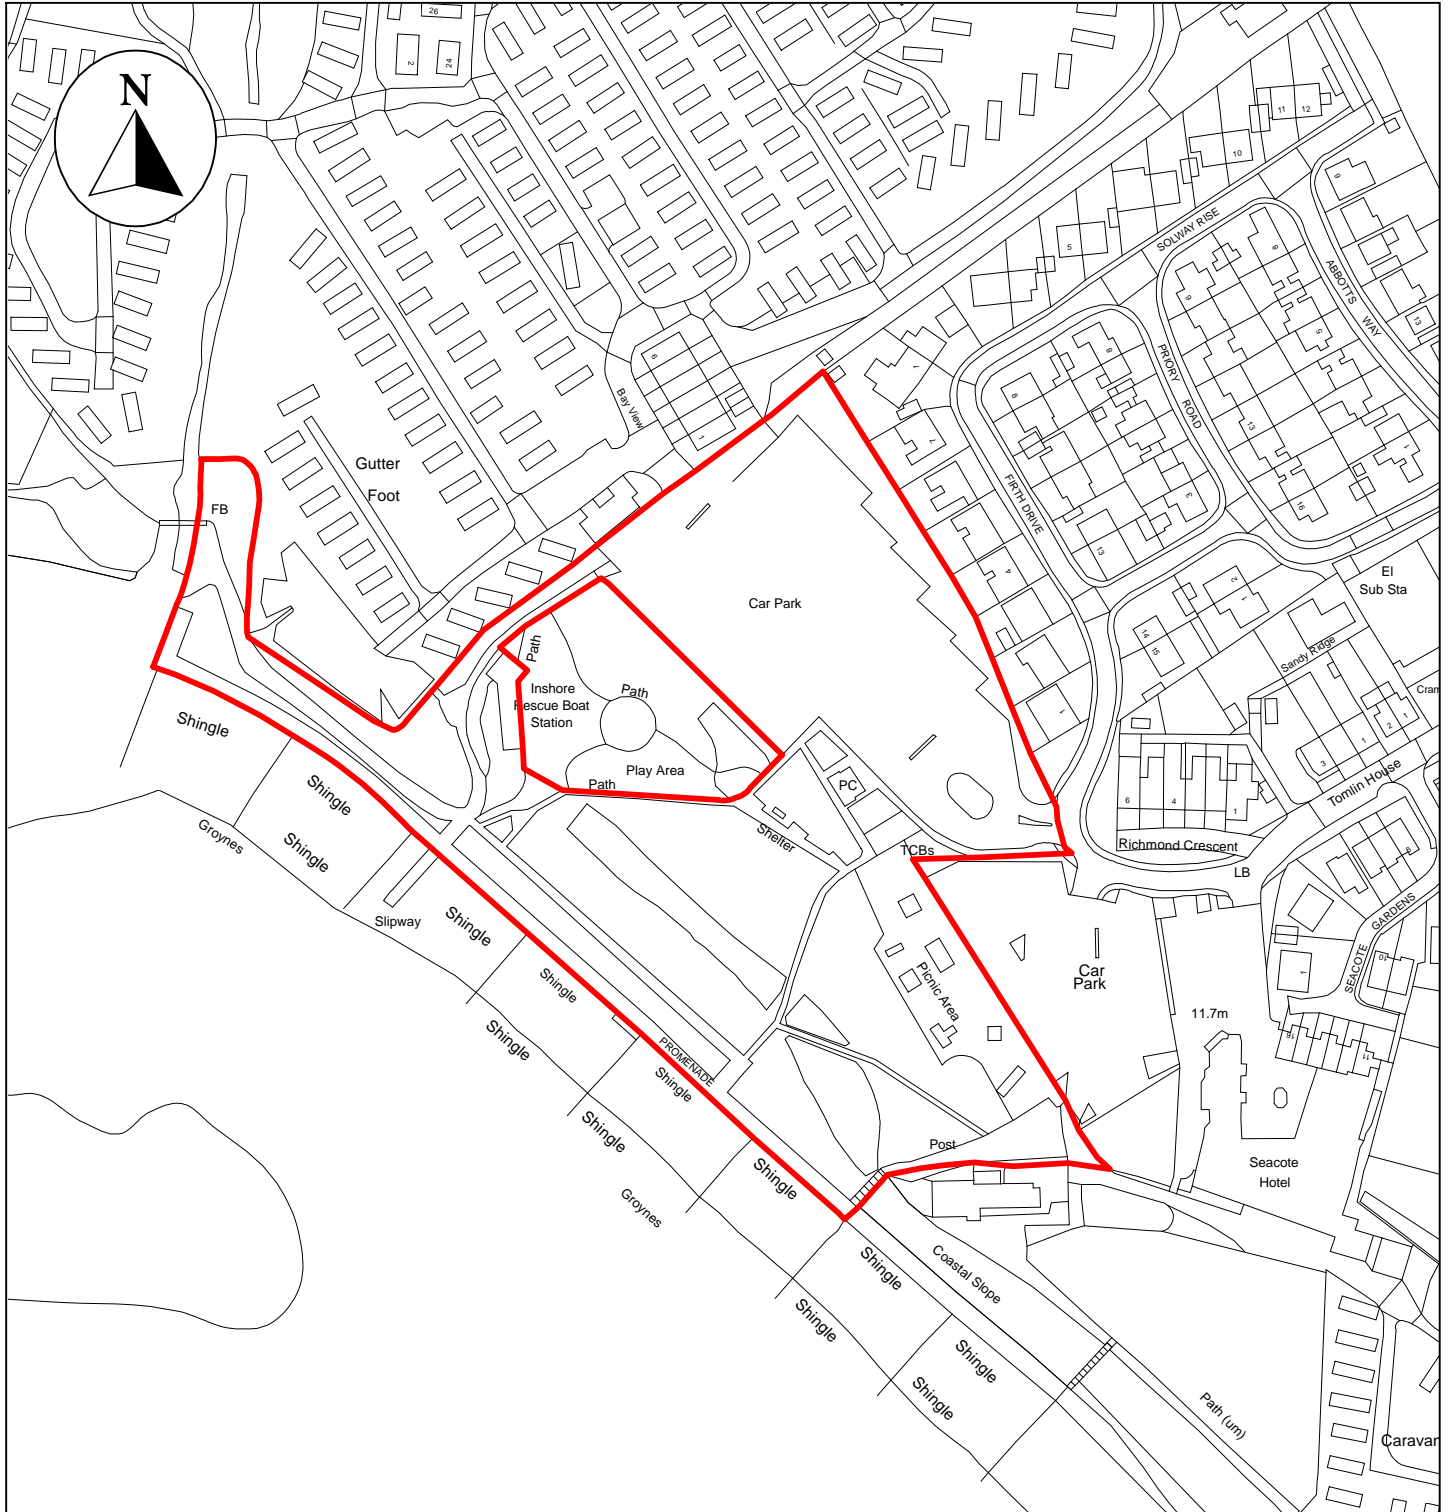

# Public Space Protection Order Cumberland Council 2024

ANTI-SOCIAL BEHAVIOUR CRIME AND  
POLICING ACT 2014

**St. Bees Beach Seafront, St. Bees, CA27 OES**

Neighbourhoods  
Education and Enforcement  
Allerdale House  
Workington  
CA14 3YJ

Scale: 1 : 2,250  
Date: February 2024

©crown copyright database rights 2024  
ordnance survey AC0000861732